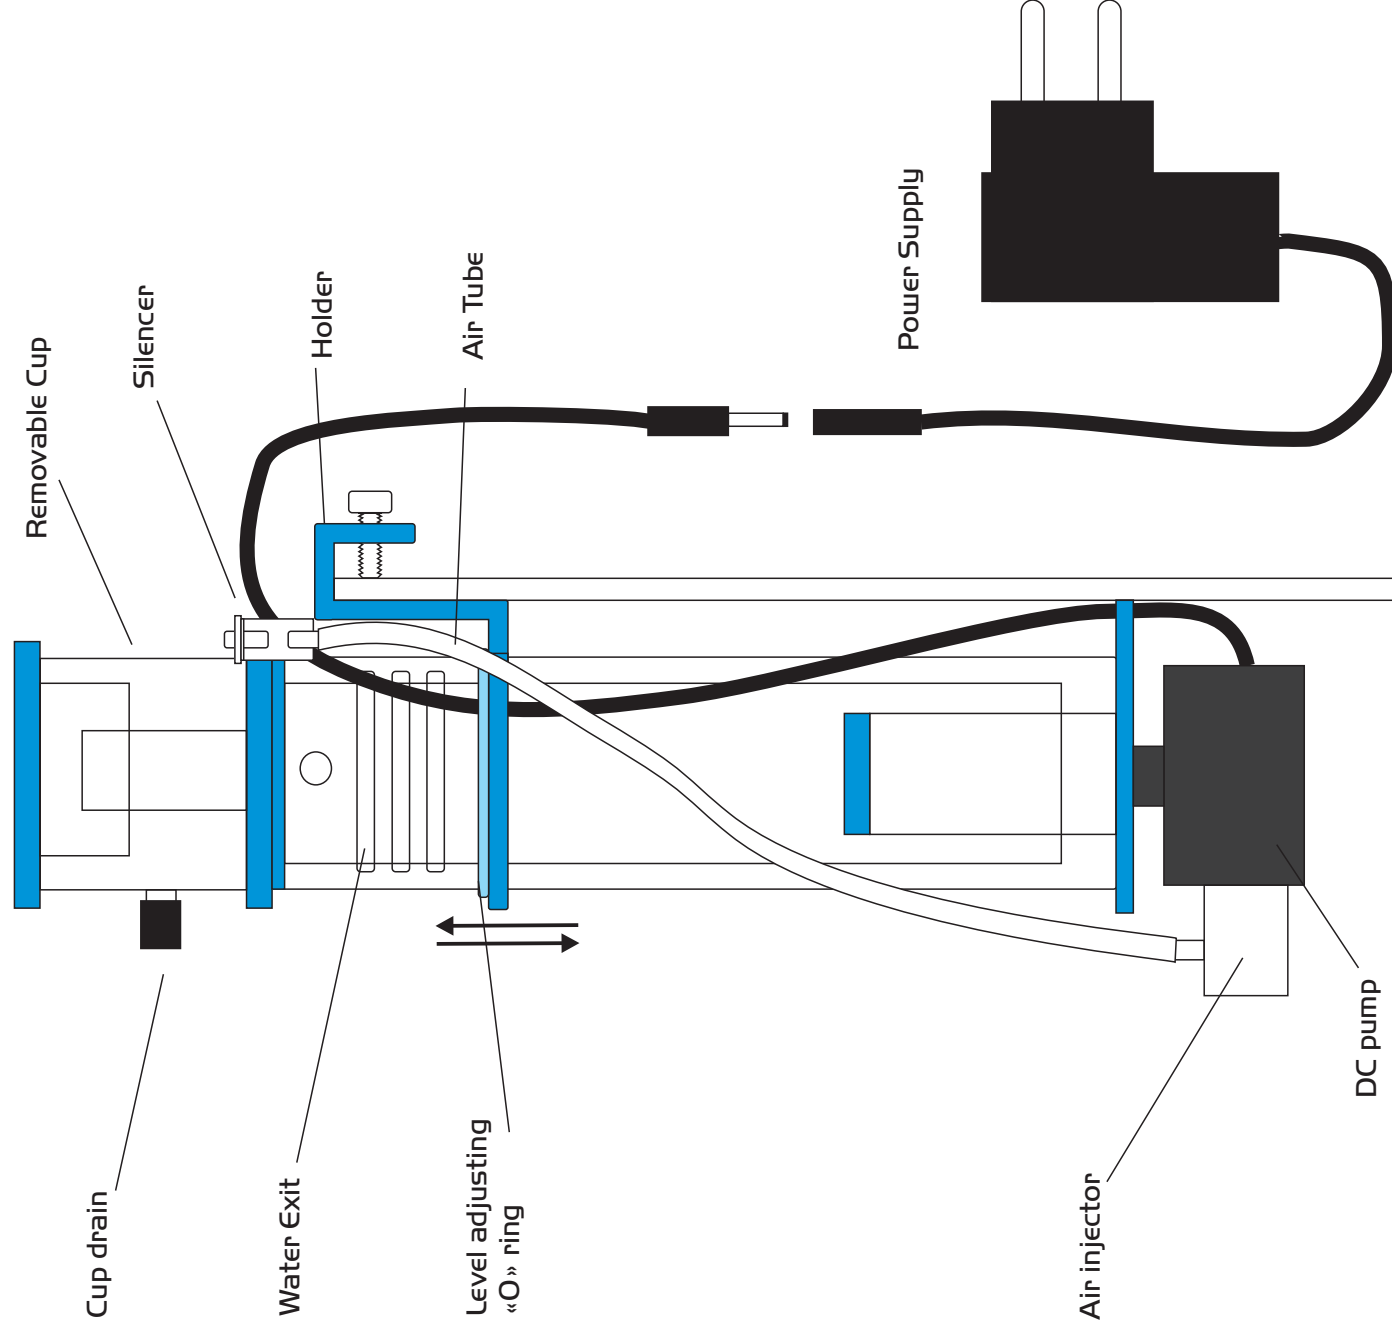

Scuma 0635

BLAU
aquaristic

Scuma 0635

Ref 7700635

For aquariums up to 120 liters

Power:3,5w

Barcelona Marine Farm S.L.

B-61097879

08041 Barcelona SPAIN

www.blau-aquaristic.com